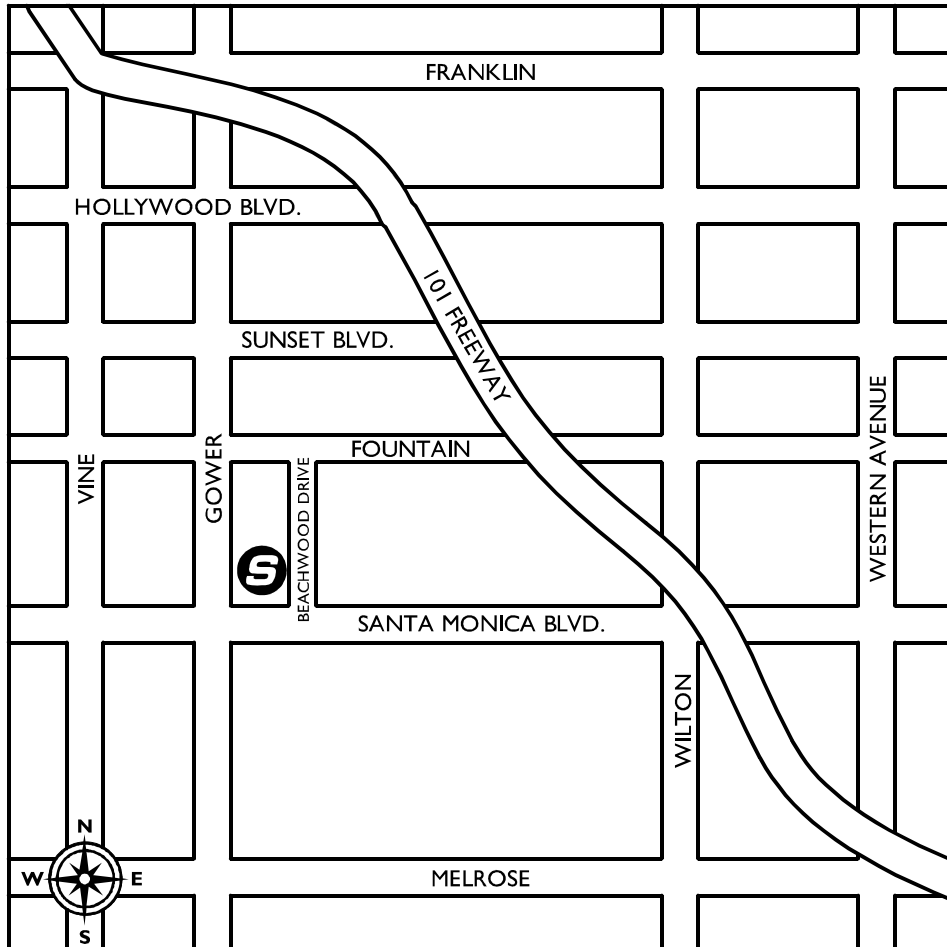

1111 NO. BEACHWOOD DRIVE
HOLLYWOOD, CA 90038

MAP & DIRECTIONS

FROM THE VALLEY

SOUTH ON THE 101 > SOUTH ON GOWER > EAST ON SANTA MONICA >
NORTH ON BEACHWOOD DRIVE

FROM THE WESTSIDE

EAST ON THE 10 > NORTH ON LA BREA > EAST ON SANTA MONICA >
NORTH ON BEACHWOOD DRIVE

FROM DOWNTOWN

NORTH ON THE 101 > WEST ON SANTA MONICA > NORTH ON BEACHWOOD DRIVE

FROM THE SOUTH

NORTH ON THE 110 > NORTH ON THE 101 > WEST ON SANTA MONICA >
NORTH ON BEACHWOOD DRIVE